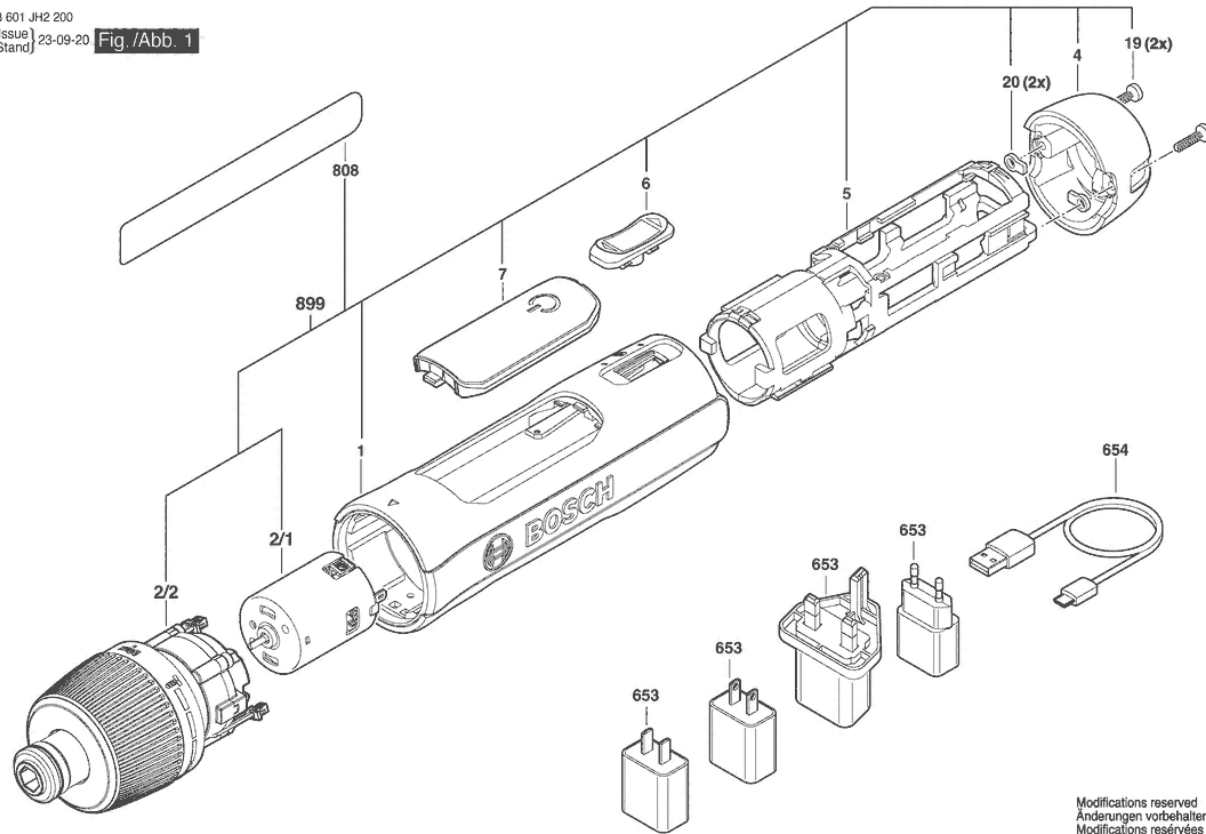

Illustration - Type - E

3 601 JH2 200
Issue | 23-09-20
Stand | Fig./Abb. 1

Spare parts list

Item	Part Number	Description	Illustration
1	1 605 806 69K	Housing	1
2/1	1 607 022 6AG	DC motor	1
2/2	1 600 A02 GE3	Planetary Gear Train	1
4	1 600 A02 716	Cell Cover	1
5	1 600 A02 8TC	Cell cluster	1
6	1 600 A02 6TB	Change-Over Switch	1
7	1 600 A02 6TA	button	1
19	2 609 111 496	Screw	1
20	1 600 A01 M4B	Clip	1
653	2 609 120 713	Charger EU 100-240V 5V 1A	1
654	1 607 000 EW0	USB cable	1
808	1 601 11A 9TK	Nameplate	1
899	1 607 000 EV4	Cordless Screw Driver	1